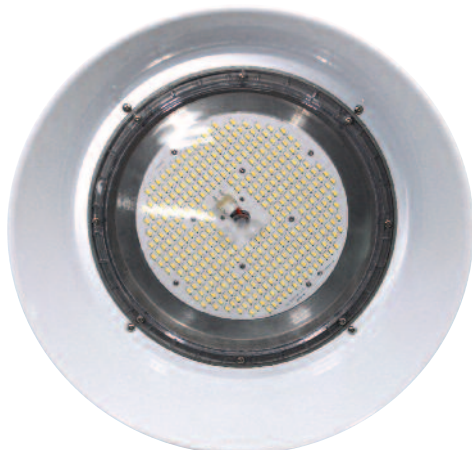

## Weather Proof Type LED Lighting Fixtures

## Technical Data

Model No.		SEBP-WPL							
		80	90	100	110	120	130	140	150
Electrical Ratings	Rated Wattage	80W	90W	100W	110W	120W	130W	140W	150W
	Input Voltage	90 ~ 264VAC, 50/60Hz							
	Power Factor	≥0.95							
	Surge Protection	5kV (Line to F.G)							
Luminous Ratings	Luminous Flux	8,800lm	99,000lm	11,000lm	12,100lm	14,400lm	14,300lm	15,400lm	16,500lm
	CRI	Minium. 80							
	Luminous Efficiency	Minium. 110lm/W							
	Color Temperature	5,700K ~ 6,500K (3,000K optional)							
Warranty		Five-year limited warranty Minimum. 50,000 hours lifetime							
Ambient temperature		-20°C ~ +40°C							
Type of Protection		IP65							
Applicable Zone		Factories, Warehouses, Exhibition Hall , stadiums, etc.							
Installation		Ceiling / Pendant / 40° Bracket / 90° Bracket / U-Pole / Stanchion Pole Type							

## Description

- Body : Die-casting aluminium
- Cover : Polycarbonate
- Reflector : aluminium sheet
- Bracket : Steel
- Bolt & Washer : Stainless steel
- Coating : Epoxy coating