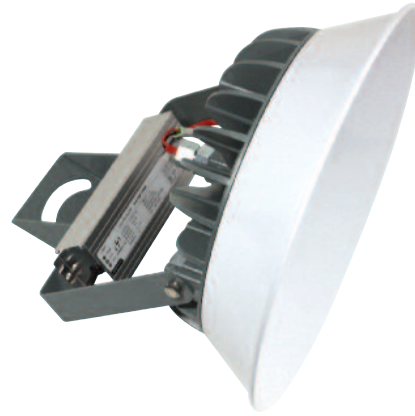

## Weather Proof Type LED Lighting Fixtures

## Technical Data

Model No.		SEBP-WPL							
		80	90	100	110	120	130	140	150
Electrical Ratings	Rated Wattage	80W	90W	100W	110W	120W	130W	140W	150W
	Input Voltage	90 ~ 264VAC, 50/60Hz							
	Power Factor	≥0.95							
	Surge Protection	5kV (Line to F.G)							
Luminous Ratings	Luminous Flux	8,800lm	99,000lm	11,000lm	12,100lm	14,400lm	14,300lm	15,400lm	16,500lm
	CRI	Minium. 80							
	Luminous Efficiency	Minium. 110lm/W							
	Color Temperature	5,700K ~ 6,500K (3,000K optional)							
Warranty		Five-year limited warranty Minimum. 50,000 hours lifetime							
Ambient temperature		-20°C ~ +40°C							
Type of Protection		IP65							
Applicable Zone		Factories, Warehouses, Exhibition Hall , stadiums, etc.							
Installation		Ceiling / Pendant / 40° Bracket / 90° Bracket / U-Pole / Stanchion Pole Type							

## Description

- Body : Die-casting aluminium
- Cover : Polycarbonate
- Reflector : aluminium sheet
- Bracket : Steel
- Bolt & Washer : Stainless steel
- Coating : Epoxy coating