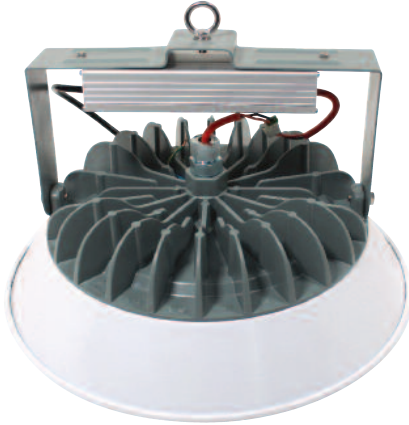

## Weather Proof Type LED Lighting Fixtures

## Technical Data

Model No.		SEBP-WPL							
		80	90	100	110	120	130	140	150
Electrical Ratings	Rated Wattage	80W	90W	100W	110W	120W	130W	140W	150W
	Input Voltage	90 ~ 264VAC, 50/60Hz							
	Power Factor	≥0.95							
	Surge Protection	5kV (Line to F.G)							
Luminous Ratings	Luminous Flux	8,800lm	99,000lm	11,000lm	12,100lm	14,400lm	14,300lm	15,400lm	16,500lm
	CRI	Minium. 80							
	Luminous Efficiency	Minium. 110lm/W							
	Color Temperature	5,700K ~ 6,500K (3,000K optional)							
Warranty		Five-year limited warranty Minimum. 50,000 hours lifetime							
Ambient temperature		-20°C ~ +40°C							
Type of Protection		IP65							
Applicable Zone		Factories, Warehouses, Exhibition Hall , stadiums, etc.							
Installation		Ceiling / Pendant / 40° Bracket / 90° Bracket / U-Pole / Stanchion Pole Type							

## Description

- Body : Die-casting aluminium
- Cover : Polycarbonate
- Reflector : aluminium sheet
- Bracket : Steel
- Bolt & Washer : Stainless steel
- Coating : Epoxy coating