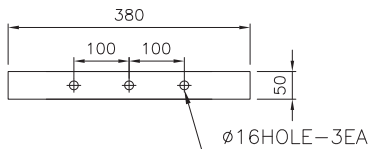

< BRACKET HOLE DETAIL >

Description

- Body : Die-casting aluminium
- Cover : Die-casting aluminium
- Cover glass : Tempered glass
- Bracket : Steel
- Bolt & Washer : Stainless steel
- Coating : Epoxy coating

Compliance

- KSC 7712

Technical Data

Model No.		SEBP-NFL							
		80	90	100	120	150	200	250	300
Electrical Ratings	Rated Wattage	80W	90W	100W	120W	150W	200W	250W	300W
	Input Voltage	90 ~ 264VAC, 50/60Hz							
	Power Factor	≥0.95							
	Surge Protection	5kV (Line to F.G)							
Luminous Ratings	Luminous Flux	8,800lm	99,000lm	11,000lm	13,200lm	16,500lm	22,000lm	27,500lm	33,300lm
	CRI	Minium. 80							
	Luminous Efficiency	Minium. 110lm/W							
	Color Temperature	5,700K ~ 6,500K (3,000K optional)							
Warranty		Five-year limited warranty Minimum. 50,000 hours lifetime							
Ambient temperature		-20°C ~ +40°C							
Type of Protection		IP65							
Applicable Zone		Factories, Warehouses, Exhibition Hall , stadiums, etc.							
Installation		Ceiling / Bracket Type