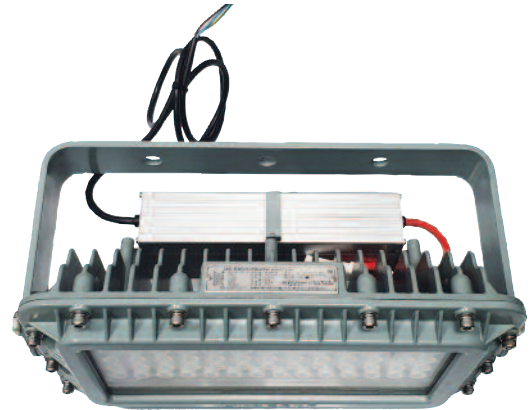

Weather Proof Type LED Lighting Fixtures

NFL SERIES

< TOP VIEW >

< L-SIDE VIEW >

< FRONT VIEW >

< R-SIDE VIEW >

< BRACKET HOLE DETAIL >

Description

- Body : Die-casting aluminium
- Cover : Die-casting aluminium
- Cover glass : Tempered glass
- Bracket : Steel
- Bolt & Washer : Stainless steel
- Coating : Epoxy coating

Compliance

- KSC 7712

Technical Data

Model No.		SEBP-NFL							
		80	90	100	120	150	200	250	300
Electrical Ratings	Rated Wattage	80W	90W	100W	120W	150W	200W	250W	300W
	Input Voltage	90 ~ 264VAC, 50/60Hz							
	Power Factor	≥0.95							
	Surge Protection	5kV (Line to F.G)							
Luminous Ratings	Luminous Flux	8,800lm	99,000lm	11,000lm	13,200lm	16,500lm	22,000lm	27,500lm	33,300lm
	CRI	Minium. 80							
	Luminous Efficiency	Minium. 110lm/W							
	Color Temperature	5,700K ~ 6,500K (3,000K optional)							
Warranty		Five-year limited warranty Minimum. 50,000 hours lifetime							
Ambient temperature		-20°C ~ +40°C							
Type of Protection		IP65							
Applicable Zone		Factories, Warehouses, Exhibition Hall , stadiums, etc.							
Installation		Ceiling / Bracket Type							