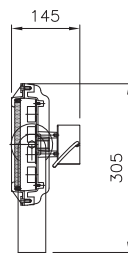

< R-SIDE VIEW >