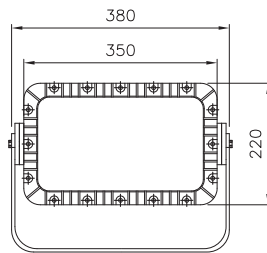

Weather Proof Type LED Lighting Fixtures

NFL SERIES

< TOP VIEW >

< L-SIDE VIEW >

< FRONT VIEW >

< R-SIDE VIEW >

< BRACKET HOLE DETAIL >

Description

- Body : Die-casting aluminium
- Cover : Die-casting aluminium
- Cover glass : Tempered glass
- Bracket : Steel
- Bolt & Washer : Stainless steel
- Coating : Epoxy coating

Compliance

- KSC 7712

Technical Data

Model No.		SEBP-NFL							
		80	90	100	120	150	200	250	300
Electrical Ratings	Rated Wattage	80W	90W	100W	120W	150W	200W	250W	300W
	Input Voltage	90 ~ 264VAC, 50/60Hz							
	Power Factor	≥0.95							
	Surge Protection	5kV (Line to F.G)							
Luminous Ratings	Luminous Flux	8,800lm	99,000lm	11,000lm	13,200lm	16,500lm	22,000lm	27,500lm	33,300lm
	CRI	Minium. 80							
	Luminous Efficiency	Minium. 110lm/W							
	Color Temperature	5,700K ~ 6,500K (3,000K optional)							
Warranty		Five-year limited warranty Minimum. 50,000 hours lifetime							
Ambient temperature		-20°C ~ +40°C							
Type of Protection		IP65							
Applicable Zone		Factories, Warehouses, Exhibition Hall , stadiums, etc.							
Installation		Ceiling / Bracket Type							