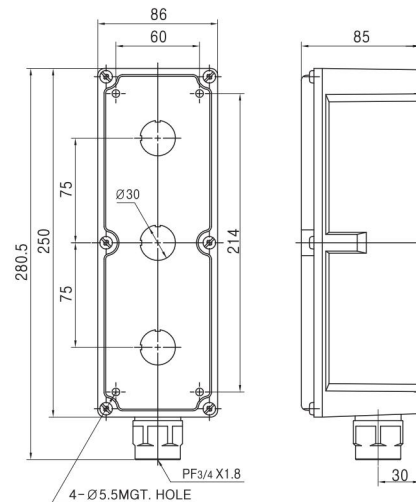

Control Box

WOB SERIES

Type of Weather-Proof
IP65

WOB-1GANG

WOB-2GANG

WOB-3GANG