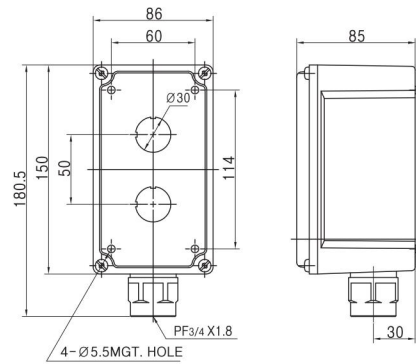

Control Box

WOB SERIES

Type of Weather-Proof
IP65

WOB-1GANG

WOB-2GANG

WOB-3GANG