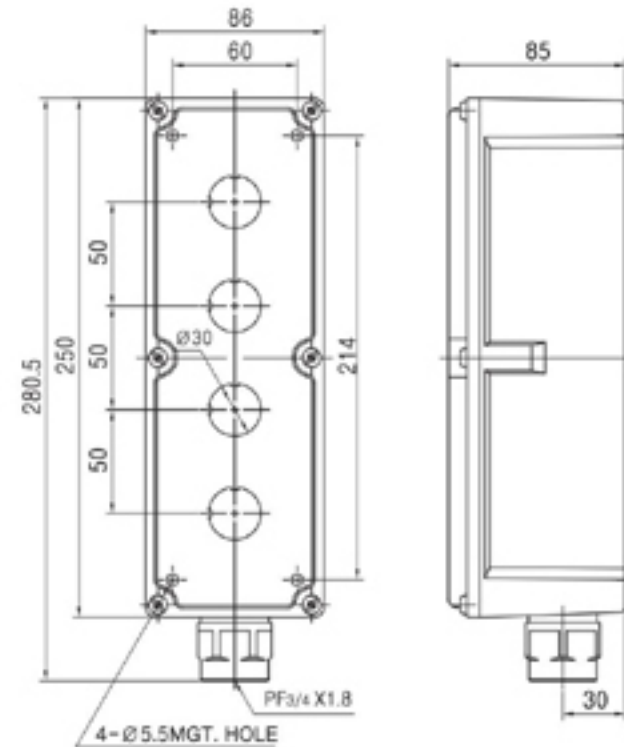

### Features

- The box is designed with IP66 waterproof type
- The box made of aluminium die-casting is light and strong
- Attachment hole of the box is from 1 to 4
- Attachment hole of the box is  $\varnothing 30$