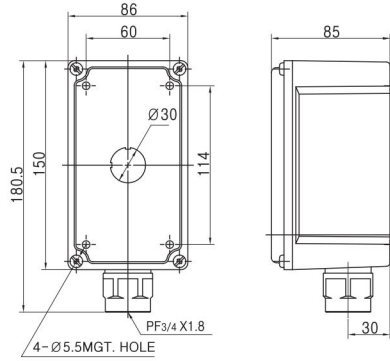

Control Box

WOB SERIES

Type of Weather-Proof
IP65

WOB-1GANG