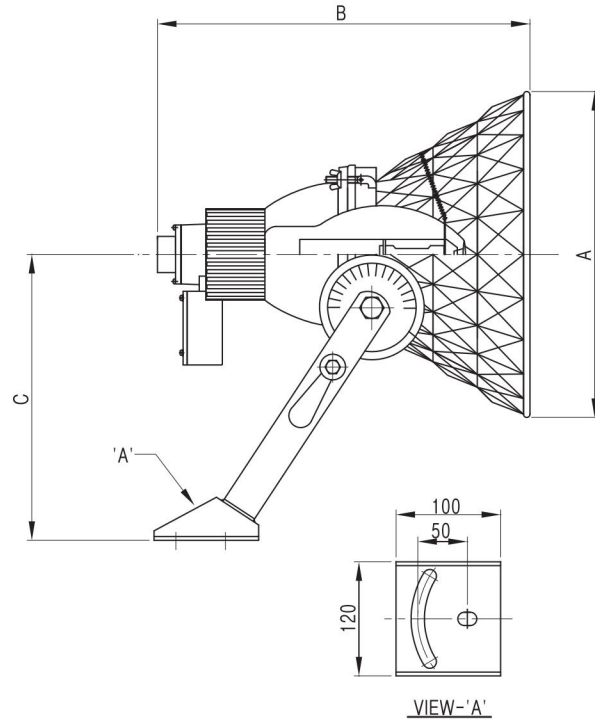

Diamond Flood Light

SDAB SERIES

Technical Data

Catalog No.	Watt	Lamp	Dimension		
			A	B	C
SEBP-SDAB-400	Max.400W	MH,NH,H	365	380	200
SEBP-SDAB-1000	Max.1000W	MH,NH,H	510	510	300

Application

- Sports facilities.
- landscape lighting
- Construction of the ephemeral lighting.

Standard Materials

- Socket Housing : Die Casting Aluminium
- Socket : Porcelain with Mogul Socket E39
- Reflector : Aluminium Plate

Features

- Filter : Fluorine film filter protects inside of the fixture from dust.
- It reduces manual cleaning maintenance cycles (Self Clean).
- Fixture efficiency is maintained over the year.
- Easy lamp replacement.
- Transverse angle 180°
- varying degrees of adjustability between -90° and +90°