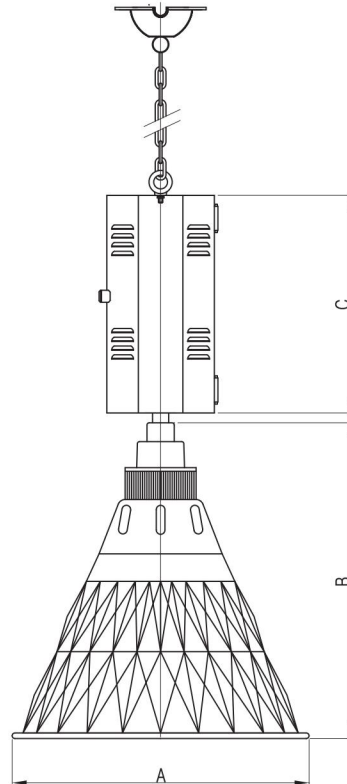

Hifg Bay Diamond Light

SDA SERIES

Technical Data

Catalog No.	Watt	Lamp	Dimension		
			A	B	C
SEBP-SDA-400	Max.400W	MH,NH,H	420	410	305
SEBP-SDA-1000	Max.1000W	MH,NH,H	520	480	305

Application

- General Factory and Warehouse.
- Sports Facilities.

Standard Materials

- Socket Housing : Die Casting Aluminium
- Socket : Porcelain with Mogul Socket E39
- Reflector : Aluminium Plate
- Octagonal ballast box : Steel

Features

- Die cast aluminum housing
- High purity aluminum reflector.
- Simple structure, easy for mounting
- Boom, Ceiling

Standard Finish

- MUNSELL No. 7.5BG 6/1.5
- If you want another color, contact us please.