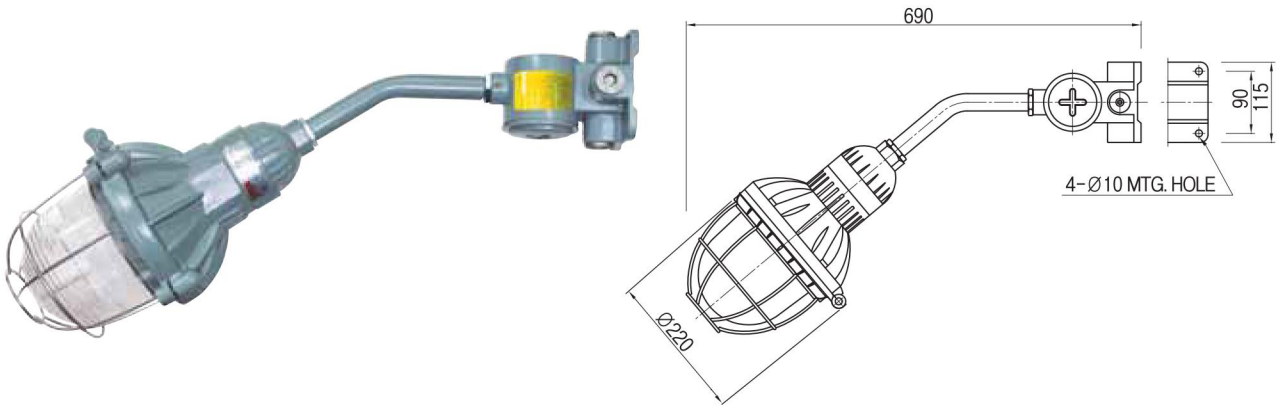

FAS SERIES

Type of Explosion-Proof
Flameproof (Ex d IIB+H2 T5)
Dust-ignition proof (Ex tD A21 T100°C IP65)

Standard Materials

- Enclosure : Die casting aluminium alloy
- Globe : Heat resistant hard glass
- Inner Reflector : High purity aluminium
- Guard : Stainless steel

Features

- Easy to assemble and relamp
- Positive locking of globe holder
- Heat- and impact-resistant globe
- Lightweight

Technical Data

Electrical Ratings	
Rated Voltage	AC110V/220V/240V (*See Below)
Rated Wattage	IL100W,200W,300W
Rated Frequency	50Hz, 60Hz
Entry Size	1/2", 3/4"

Weight

Mounting Type	Catalog No.	Weight
Ceiling Type	SEBP-FASIL1001	5.0kg
Ceiling Type	SEBP-FASEL451	5.1kg

Ordering Number

LAMP	Watt	Ceiling	Pendant	40° Bracket	90° Bracket
Incandescent Lamp	100	SEBP-FASIL-100-1	SEBP-FASIL-100-2	SEBP-FASIL-100-3	SEBP-FASIL-100-4
	200	SEBP-FASIL-200-1	SEBP-FASIL-200-2	SEBP-FASIL-200-3	SEBP-FASIL-200-4
	300	SEBP-FASIL-300-1	SEBP-FASIL-300-2	SEBP-FASIL-300-3	SEBP-FASIL-300-4
Comfact Fluorescent Lamp	20	SEBP-FASEL-20-1	SEBP-FASEL-20-2	SEBP-FASEL-20-3	SEBP-FASEL-20-4
	25	SEBP-FASEL-25-1	SEBP-FASEL-25-2	SEBP-FASEL-25-3	SEBP-FASEL-25-4
	30	SEBP-FASEL-30-1	SEBP-FASEL-30-2	SEBP-FASEL-30-3	SEBP-FASEL-30-4
	45	SEBP-FASEL-45-1	SEBP-FASEL-45-2	SEBP-FASEL-45-3	SEBP-FASEL-45-4

Dimension

Ceiling Type

Pendant Type

Dimension

40° Bracket Type

90° Bracket Type