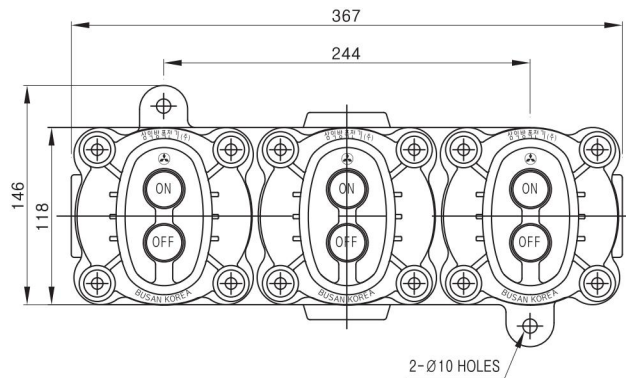

Circular Push Button Switch

CSOB SERIES

Type of Explosion-Proof
 Flameproof (Ex d IIB+H2 T6 IP55)
 Dust ignition proof (Ex tD A22 T85°C IP55)

CSOB-1GANG

CSOB-2GANG

CSOB-3GANG

Standard Materials

- **Body** : Die casting aluminium alloy
- **Cover** : Die casting aluminium alloy
- **Bolt & Washer** : Stainless steel

Standard Finish

- MUNSELL No. 7.5BG 6/1.5
- If you want another color, contact us please.

Compliance & Certification

- IEC 60079-0,1
- Notification of Ministry of Labor No.2010-36
- IP 55
- Certified by KOSHA
(Korea Occupational Safety & Health Agency)

Technical Data

Catalog No.	CSOB-1	CSOB-2	CSOB-3
Rated Voltage (V)	250	250	250
Rated Ampere (A)	6	6	6
Weight (kg)	1.6	3.9	5.8