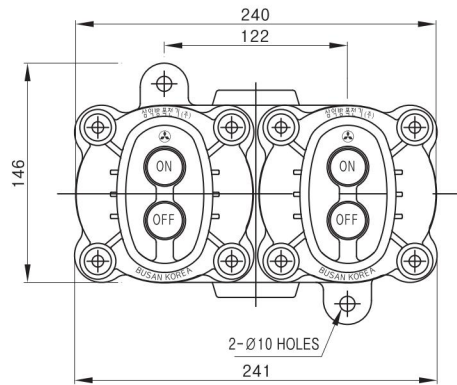

Circular Push Button Switch

CSOB SERIES

Type of Explosion-Proof
 Flameproof (Ex d IIB+H2 T6 IP55)
 Dust ignition proof (Ex tD A22 T85°C IP55)

CSOB-1GANG

CSOB-2GANG

CSOB-3GANG

Standard Materials

- **Body** : Die casting aluminium alloy
- **Cover** : Die casting aluminium alloy
- **Bolt & Washer** : Stainless steel

Standard Finish

- MUNSELL No. 7.5BG 6/1.5
- If you want another color, contact us please.

Compliance & Certification

- IEC 60079-0,1
- Notification of Ministry of Labor No.2010-36
- IP 55
- Certified by KOSHA
(Korea Occupational Safety & Health Agency)

Technical Data

Catalog No.	CSOB-1	CSOB-2	CSOB-3
Rated Voltage (V)	250	250	250
Rated Ampere (A)	6	6	6
Weight (kg)	1.6	3.9	5.8