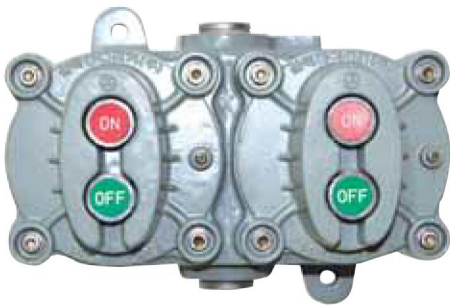

Circular Push Button Switch

CSOB SERIES

Type of Explosion-Proof
 Flameproof (Ex d IIB+H2 T6 IP55)
 Dust ignition proof (Ex tD A22 T85°C IP55)

CSOB-1GANG

CSOB-2GANG

CSOB-3GANG

Standard Materials

- **Body** : Die casting aluminium alloy
- **Cover** : Die casting aluminium alloy
- **Bolt & Washer** : Stainless steel

Standard Finish

- MUNSELL No. 7.5BG 6/1.5
- If you want another color, contact us please.

Compliance & Certification

- IEC 60079-0,1
- Notification of Ministry of Labor No.2010-36
- IP 55
- Certified by KOSHA
(Korea Occupational Safety & Health Agency)