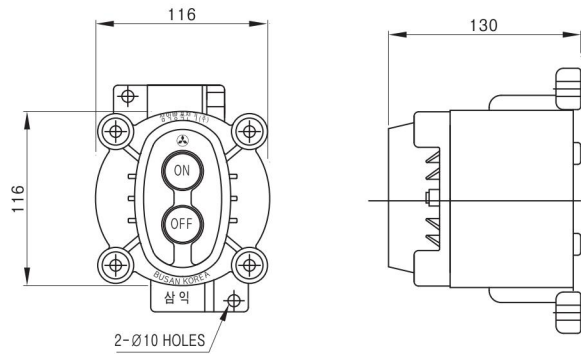

Circular Push Button Switch

CSOB SERIES

Type of Explosion-Proof
 Flameproof (Ex d IIB+H2 T6 IP55)
 Dust ignition proof (Ex tD A22 T85°C IP55)

CSOB-1GANG

CSOB-2GANG

CSOB-3GANG

Standard Materials

- **Body** : Die casting aluminium alloy
- **Cover** : Die casting aluminium alloy
- **Bolt & Washer** : Stainless steel

Standard Finish

- MUNSELL No. 7.5BG 6/1.5
- If you want another color, contact us please.

Compliance & Certification

- IEC 60079-0,1
- Notification of Ministry of Labor No.2010-36
- IP 55
- Certified by KOSHA
(Korea Occupational Safety & Health Agency)

Technical Data

Catalog No.	CSOB-1	CSOB-2	CSOB-3
Rated Voltage (V)	250	250	250
Rated Ampere (A)	6	6	6
Weight (kg)	1.6	3.9	5.8