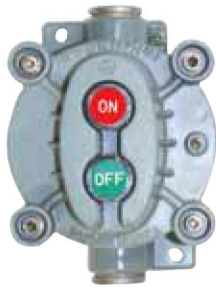

Circular Push Button Switch

CSOB SERIES

Type of Explosion-Proof
 Flameproof (Ex d IIB+H2 T6 IP55)
 Dust ignition proof (Ex tD A22 T85°C IP55)

CSOB-1GANG

CSOB-2GANG

CSOB-3GANG

Standard Materials

- **Body** : Die casting aluminium alloy
- **Cover** : Die casting aluminium alloy
- **Bolt & Washer** : Stainless steel

Standard Finish

- MUNSELL No. 7.5BG 6/1.5
- If you want another color, contact us please.

Compliance & Certification

- IEC 60079-0,1
- Notification of Ministry of Labor No.2010-36
- IP 55
- Certified by KOSHA
(Korea Occupational Safety & Health Agency)